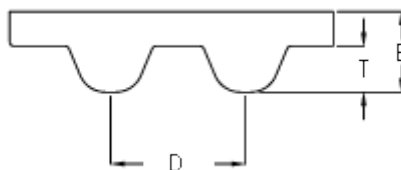

Data Sheet

Article number: 602932751023

Description: Gates timing belt POWERGRIP®
GTX 2450 14MX 20

Measures

D (Pitch)	= 14
Height B mm	= 10
Height T mm	= 6
Length	= 2450
Number of teeth	= 175
Type	= 2450 14MX 20
Width	= 20